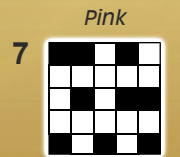

CLUB 400: THE SECOND CHANCE CLUB SESSION

Wednesday's All Sessions