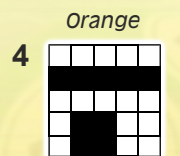

CLUB 400: THE SECOND CHANCE CLUB SESSION

Wednesday's All Sessions