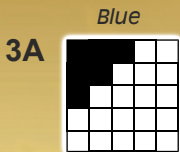

CLUB 400: THE SECOND CHANCE CLUB SESSION

Wednesday's All Sessions