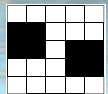

a. COCONUT CATCH (Double PS)

(6-On Orange) • Pays $1200

b. **SECOND CHANCE Pays $500**

5.