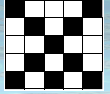

a. OCEAN CROSS (Letter 'X' + 1N)

14

(6-On Purple) • Pays $1200

b. **SECOND CHANCE Pays $500**