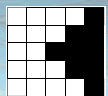

A. ISLAND PEAK (Pyramid 4-ways)

(6-On Pink) • Pays $1200

b. **SECOND CHANCE Pays $500**

8.