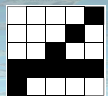

a. ISLAND CHAOS (Crazy Bingo)

(6-On Olive) • Pays $1200

b. **SECOND CHANCE Pays $500**

LUCKY 8

25 calls or less

To Play This Game Free,
Use Your Points.

10.

Pays $1000 • Cons. $500

In the Star Pack

QUICKDRAW

Catch All 3 Numbers in 4 Calls to Win the
QuickDraw Progressive Jackpot Game.

11. Consolation - Single Win $100 Cashable Bingo Credits. Multiple wins $25
Each Cashable Bingo Credits.

Intermission

Electronic Wins of $50 or less will be paid directly to your machine in the form of cashable bingo credits.