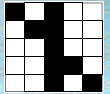

a. TWO WAYS TO PARADISE (2 Easyway)

13

(6-On Red) • Pays $1200

b. **SECOND CHANCE Pays $500**