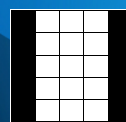

## 21. FINAL WAVE BLACKOUT

(6-On Blue Stripe)

a. 2 WAVES - 2 Outside Lines Pays \$100

b. 3 WAVES - 3 Outside Lines Pays \$100

c. TSUNAMI - Large Frame Pays \$200

d. FINAL WAVE BO - Full Card Blackout Pays \$1000