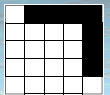

a. WAVE AROUND (7 Around the Crn.)

16

(6-On Aqua) • Pays $1200

b. **SECOND CHANCE Pays $500**

LUCKY 7

15#'S OR LESS PAYS THE JACKPOT!

In the Star Pack

17.

Consolation $500

BONANZA

BIGGIE BONANZA - $3

50#'s or Less - $1000

Play Biggie Bonanza with this game.

18.

51#'s or More - $500

In the Star Pack

WIN Posted
Jackpot in 48#'s.

DOUBLE ACTION

Jackpot Starts at $2,000 in 32 #'s.

19.

Consolation $250

In the Star Pack

10	29	31	58	65	70
14	24	37	51	67	72
4	9	30	44	53	66
8	3	22	36	52	74
6	12	16	39	49	67
1	11	20	42	57	64

21. FINAL WAVE BLACKOUT

(6-On Blue Stripe)

a. 2 WAVES - 2 Outside Lines Pays $100

b. 3 WAVES - 3 Outside Lines Pays $100

c. TSUNAMI - Large Frame Pays $200

d. FINAL WAVE BO - Full Card Blackout Pays $1000